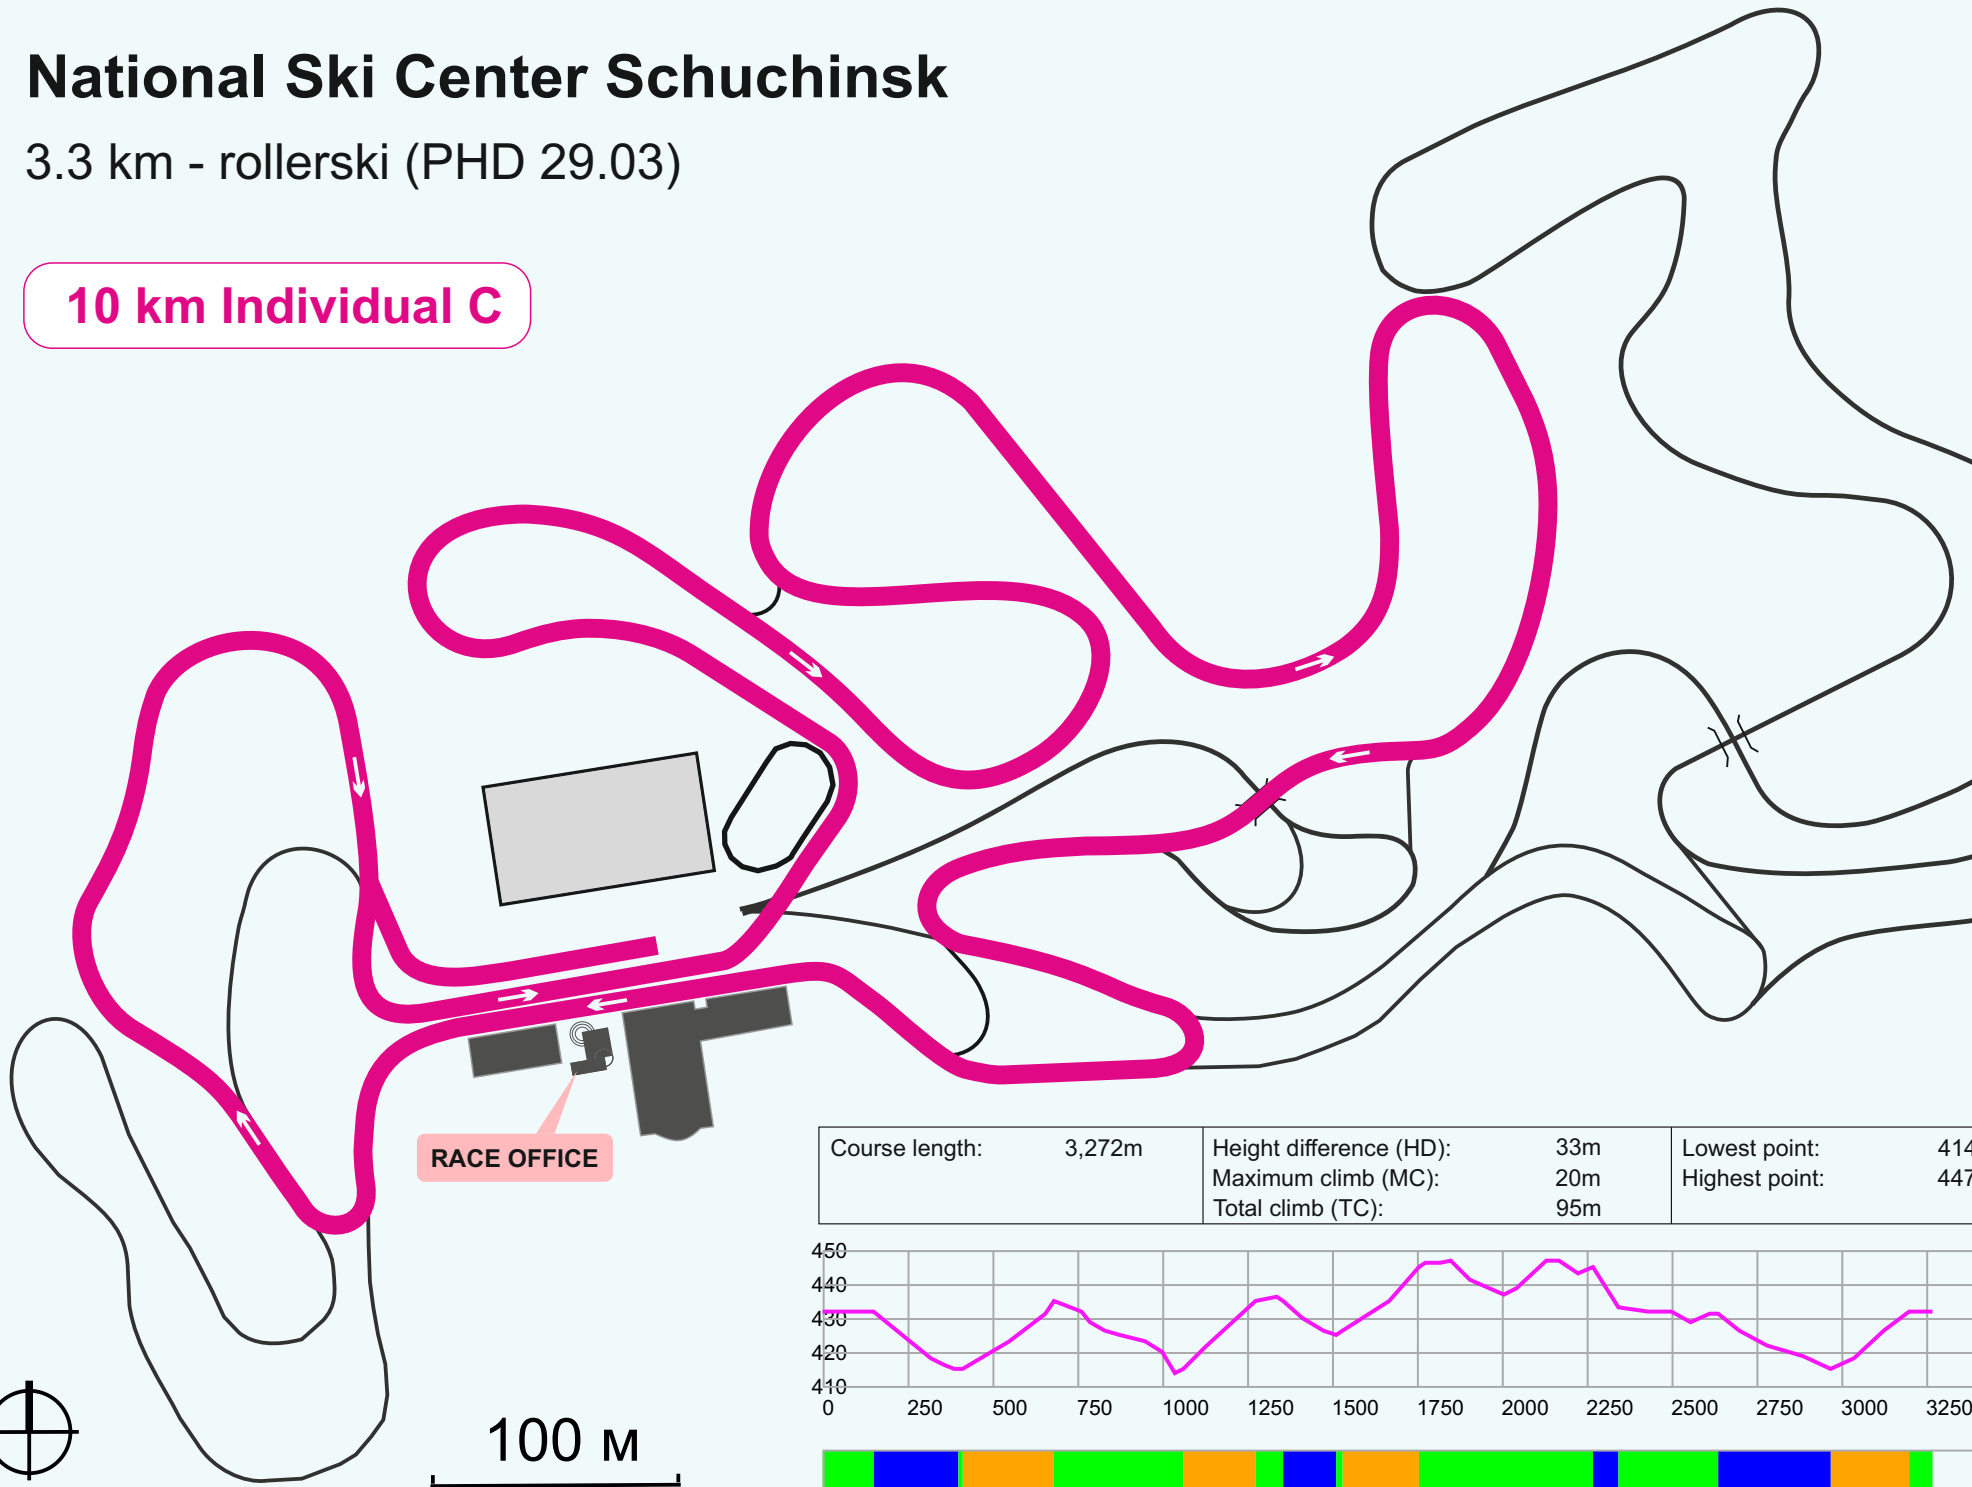

National Ski Center Schuchinsk

0.2 km - rollerski sprint

200 m Sprint F

National Ski Center Schuchinsk

1.4 km - sprint

1.4 km Team Sprint F

Course length:	1,433m	Height difference (HD):	25m	Lowest point:	421m
		Maximum climb (MC):	11m	Highest point:	446m
		Total climb (TC):	35m		

National Ski Center Schuchinsk

Stadium

Team Sprint

National Ski Center Schuchinsk

3.3 km - rollerski (PHD 29.03)

10 km Individual C

National Ski Center Schuchinsk

4.0 km - rollerski (PHD 29.33)

16/20 km Mass Start F

National Ski Center Schuchinsk

Stadium

Races