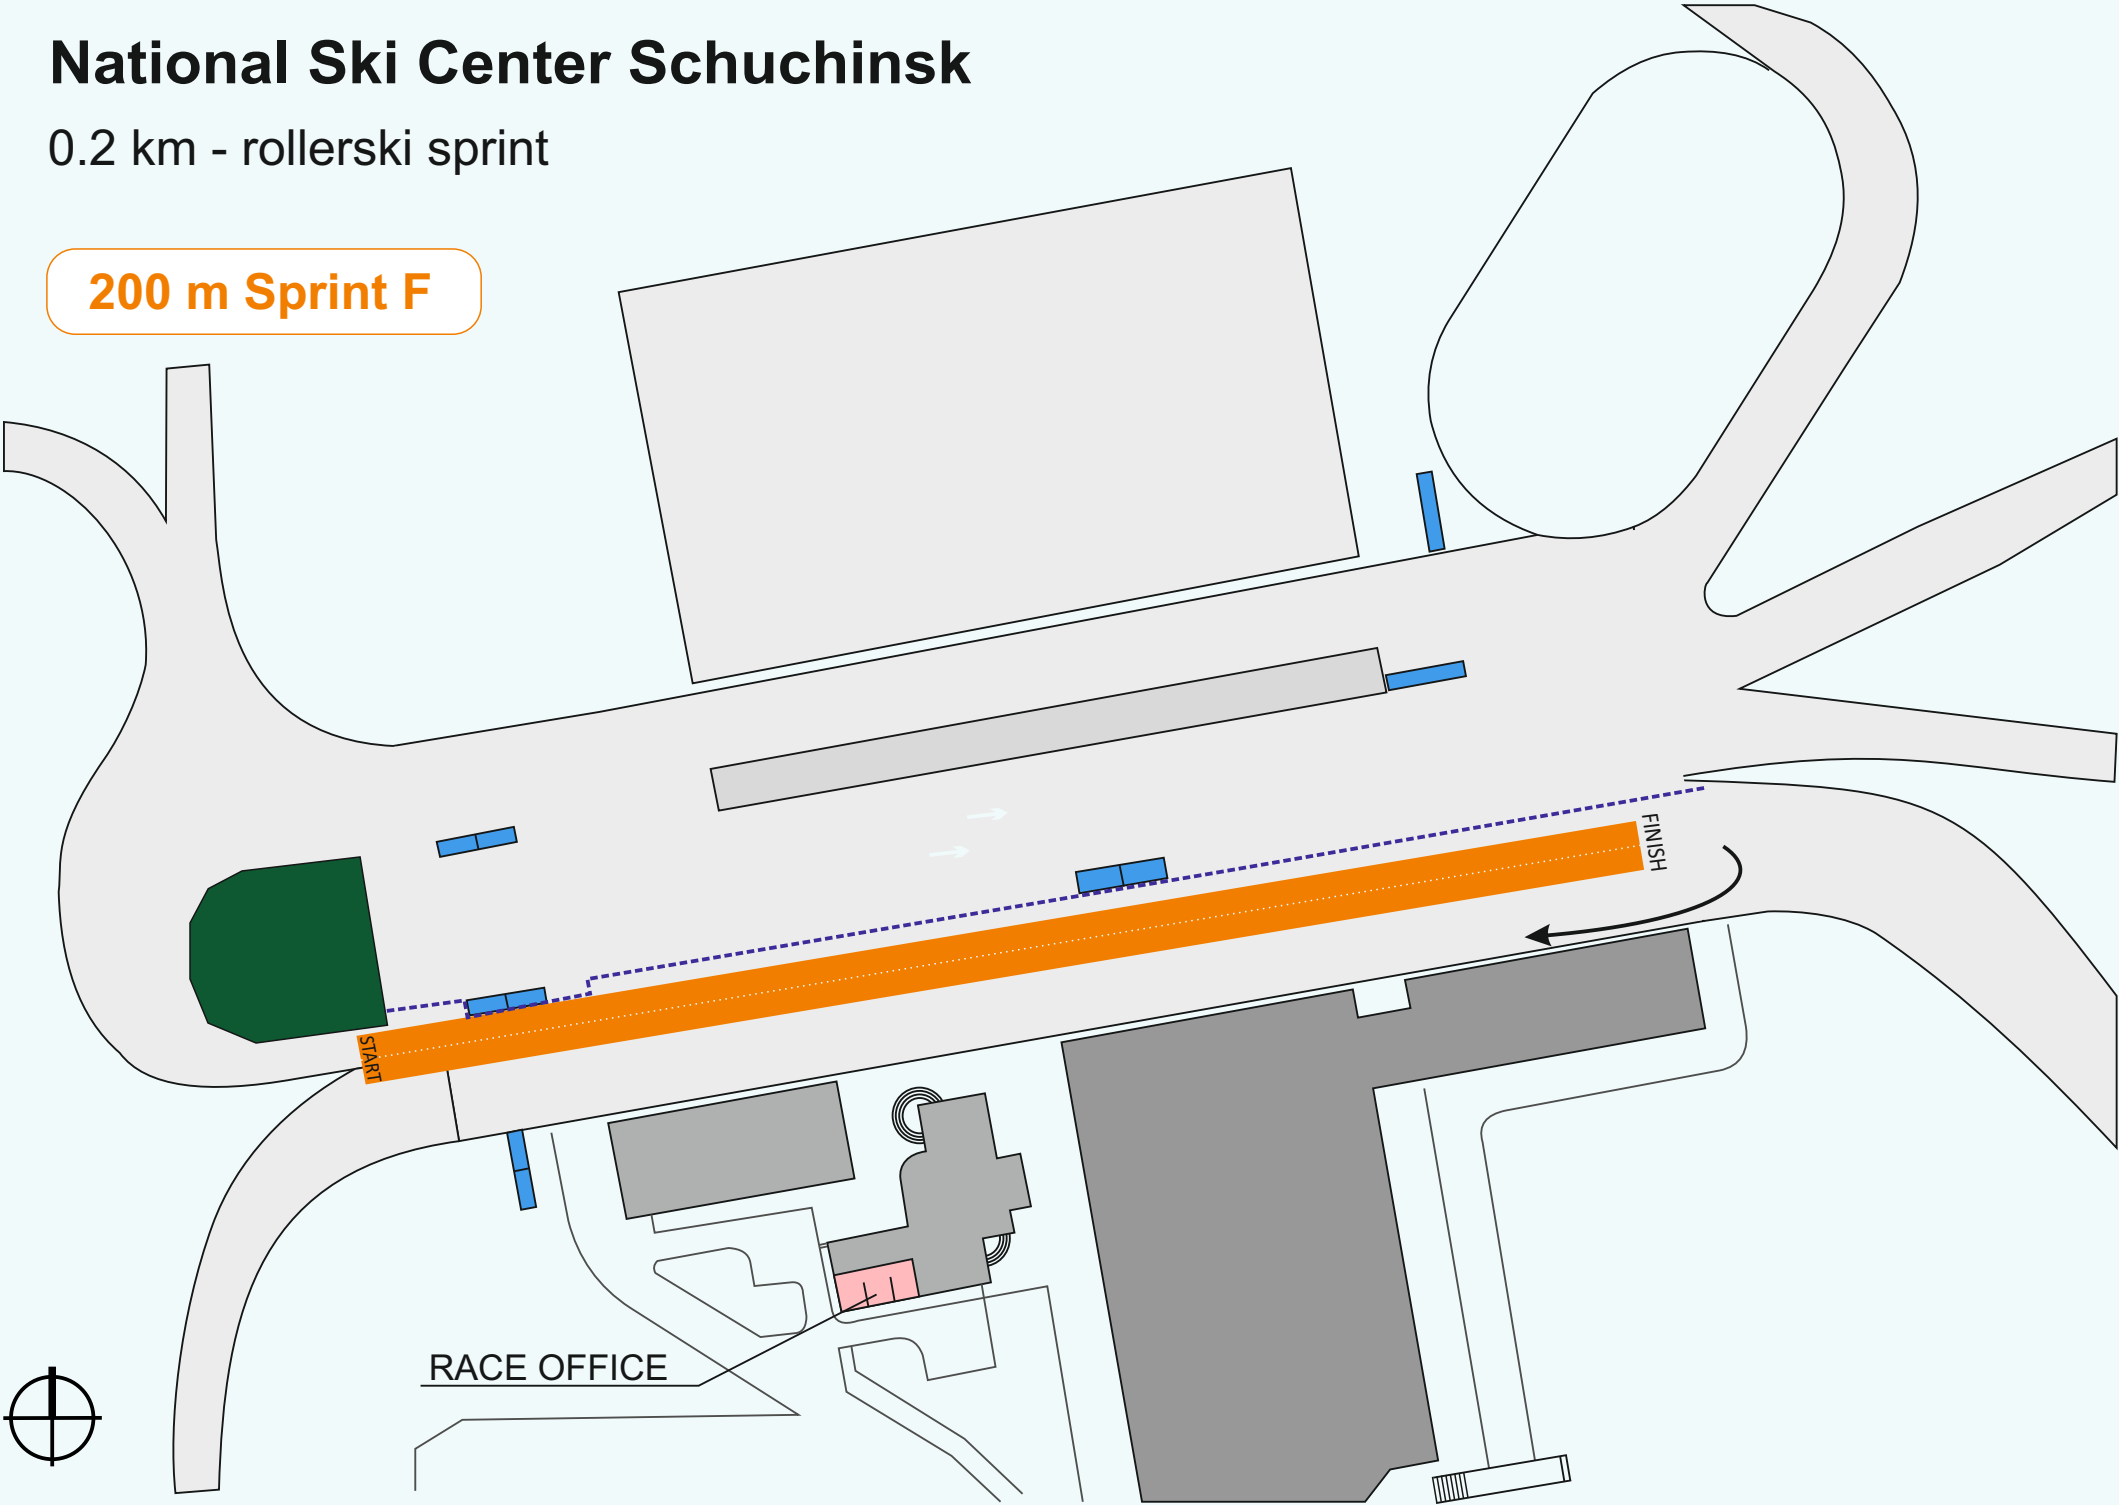

National Ski Center Schuchinsk

0.2 km - rollerski sprint

200 m Sprint F

National Ski Center Schuchinsk

1.4 km - sprint

1.4 km Team Sprint F

Course length:	1,433m	Height difference (HD):	25m	Lowest point:	421m
		Maximum climb (MC):	11m	Highest point:	446m
		Total climb (TC):	35m		

National Ski Center Schuchinsk

Stadium

Team Sprint

National Ski Center Schuchinsk

3.3 km - rollerski (PHD 29.03)

10 km Individual C

National Ski Center Schuchinsk

4.0 km - rollerski (PHD 29.33)

16/20 km Mass Start F

National Ski Center Schuchinsk

Stadium

Races