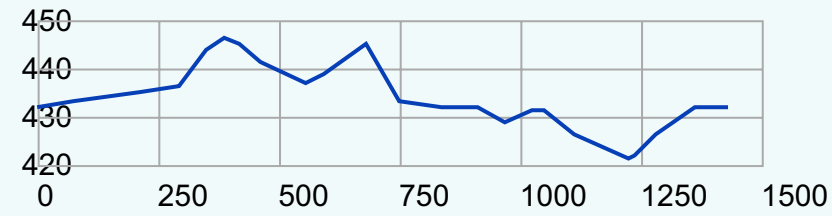

National Ski Center Schuchinsk

0.2 km - rollerski sprint

200 m Sprint F

National Ski Center Schuchinsk

1.4 km - sprint

1.4 km Team Sprint F

Course length:	1,433m	Height difference (HD):	25m	Lowest point:	421m
		Maximum climb (MC):	11m	Highest point:	446m
		Total climb (TC):	35m		