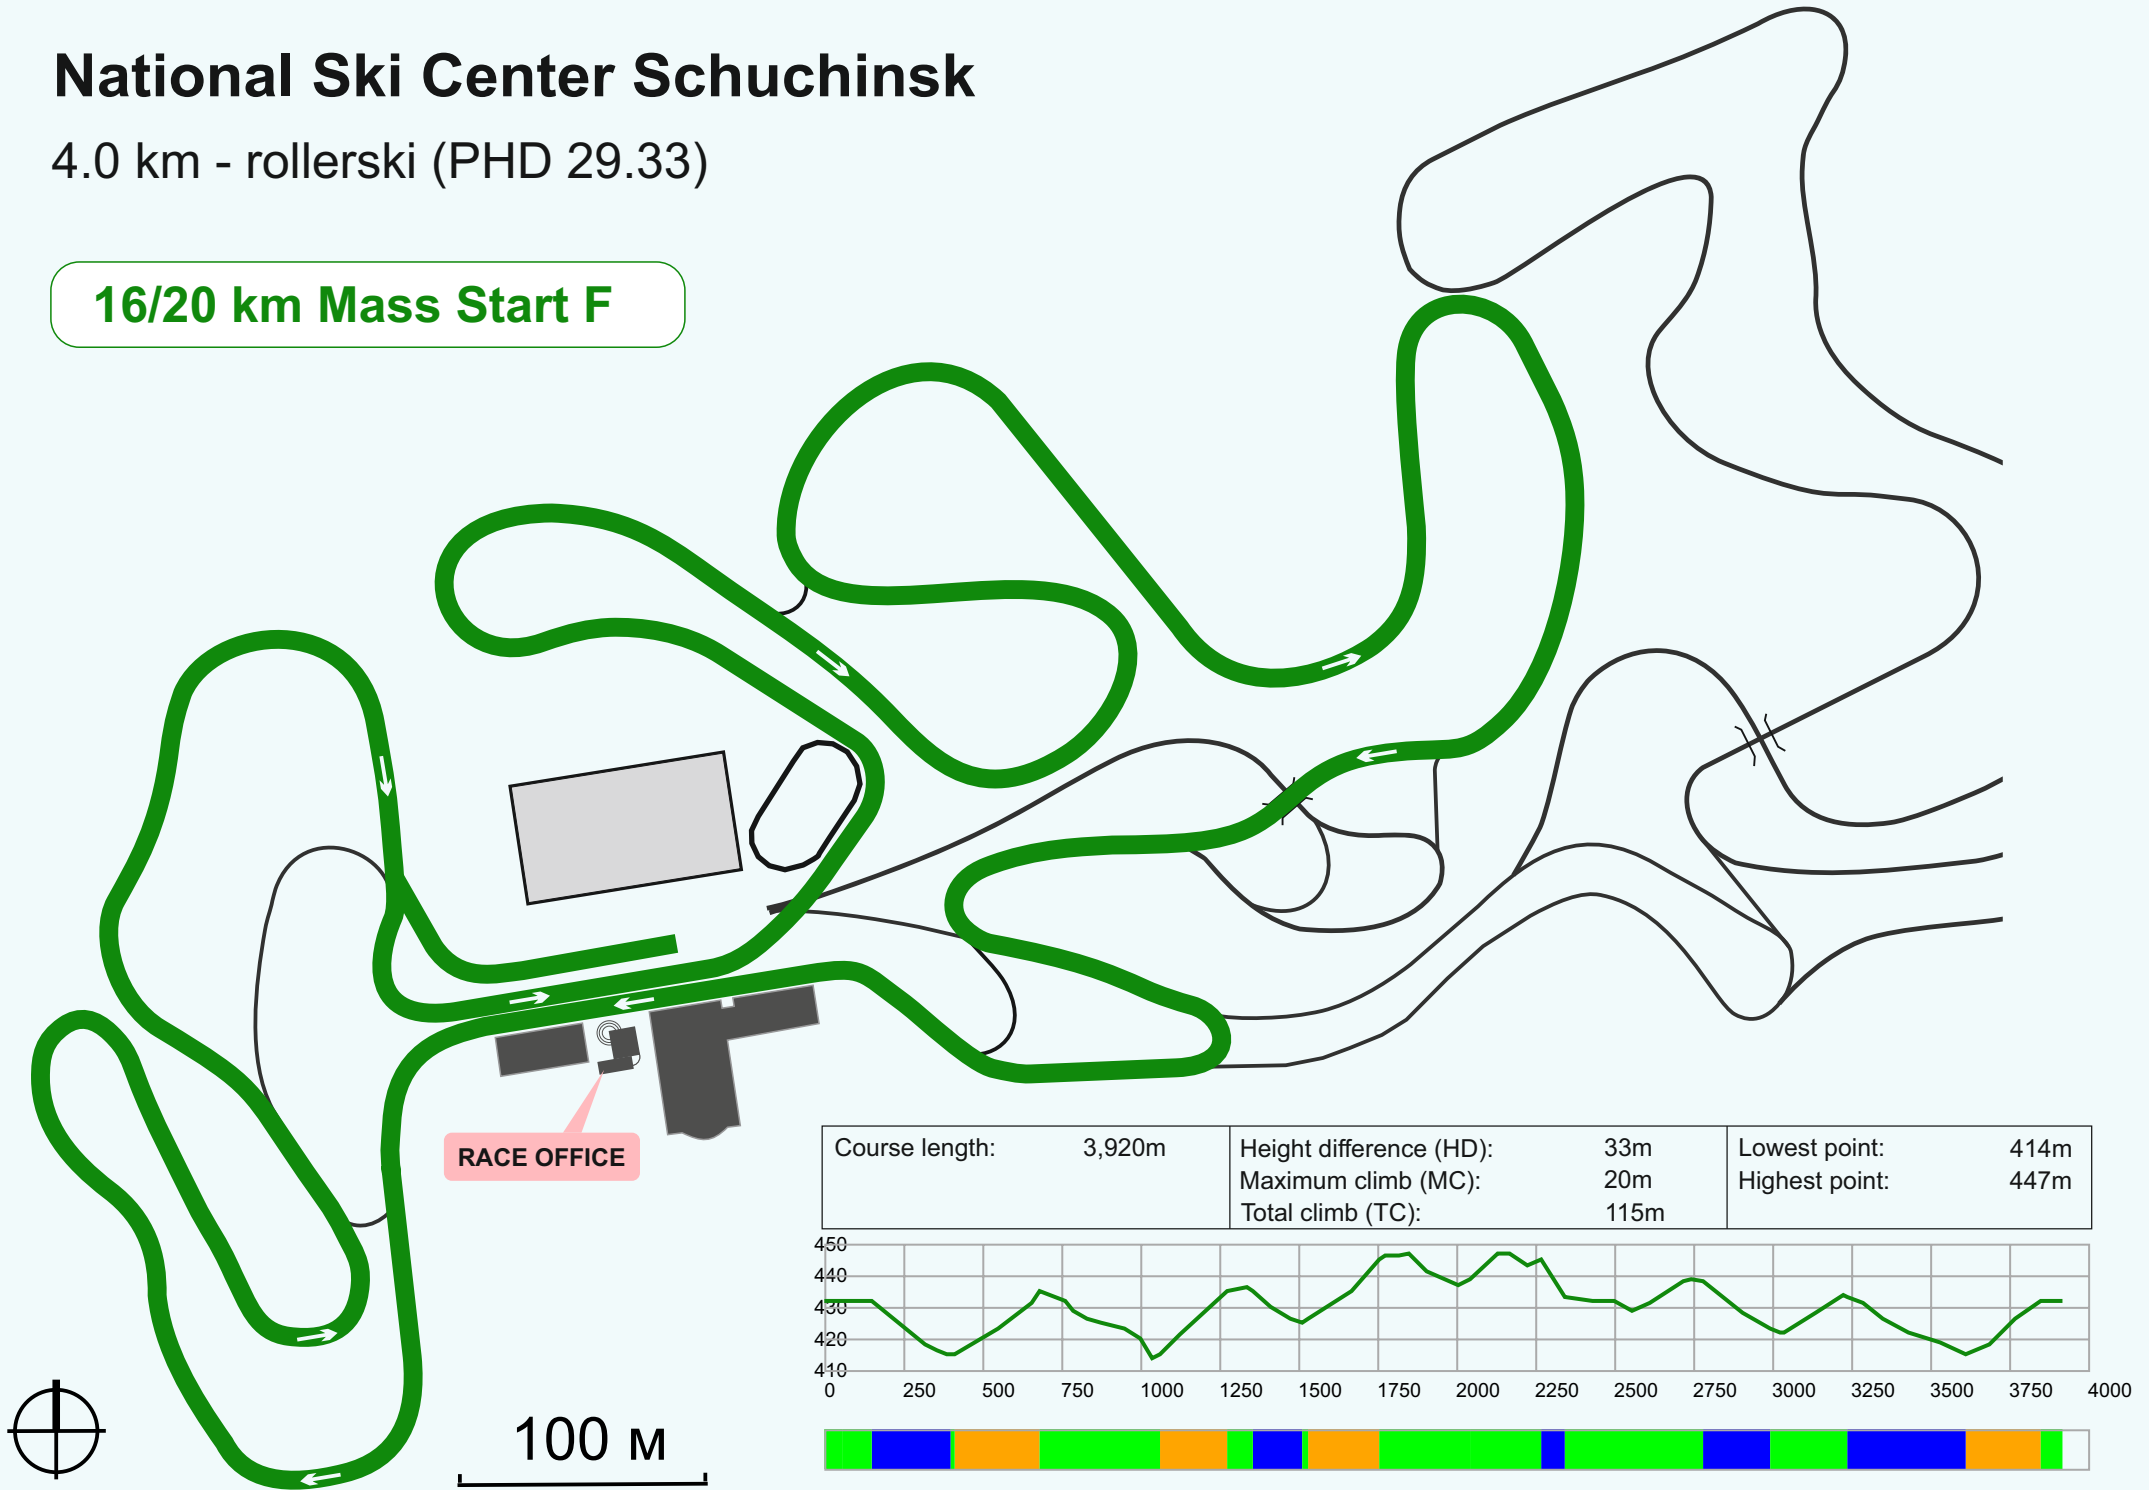

National Ski Center Schuchinsk

0.2 km - rollerski sprint

200 m Sprint F

National Ski Center Schuchinsk

1.4 km - sprint

1.4 km Team Sprint F

Course length:	1,433m	Height difference (HD):	25m	Lowest point:	421m
		Maximum climb (MC):	11m	Highest point:	446m
		Total climb (TC):	35m		

National Ski Center Schuchinsk

Stadium

Team Sprint

National Ski Center Schuchinsk

3.3 km - rollerski (PHD 29.03)

10 km Individual C

National Ski Center Schuchinsk

4.0 km - rollerski (PHD 29.33)

16/20 km Mass Start F

National Ski Center Schuchinsk

Stadium

Races