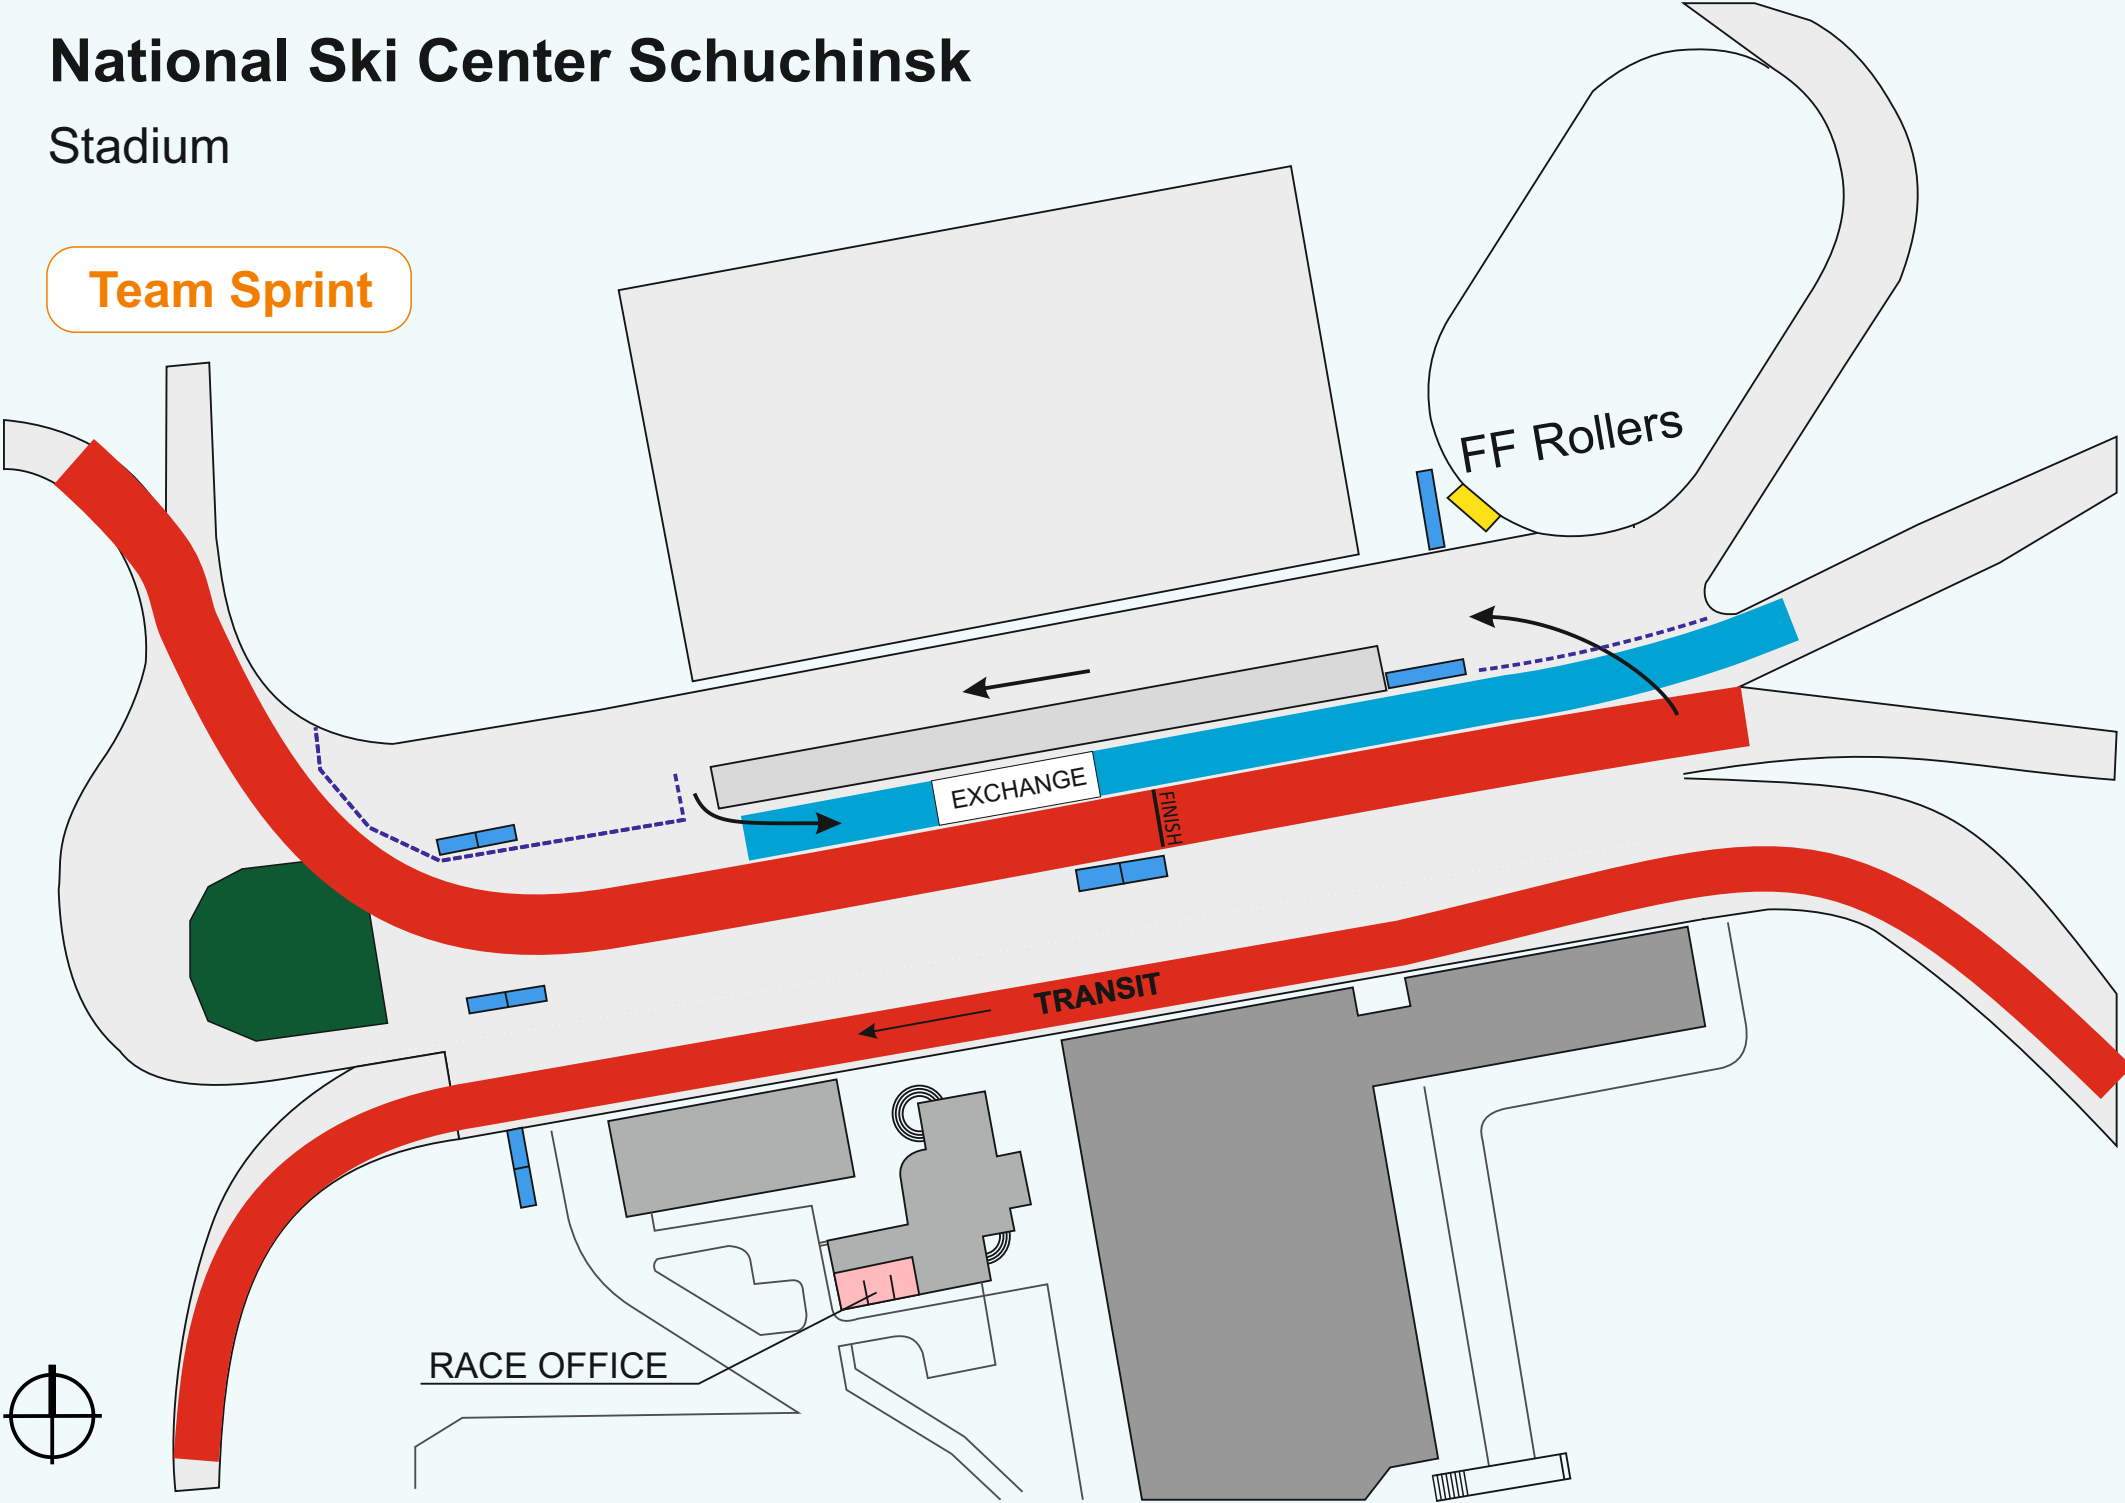

National Ski Center Schuchinsk

0.2 km - rollerski sprint

200 m Sprint F

National Ski Center Schuchinsk

1.4 km - sprint

1.4 km Team Sprint F

Course length:	1,433m	Height difference (HD):	25m	Lowest point:	421m
		Maximum climb (MC):	11m	Highest point:	446m
		Total climb (TC):	35m		

National Ski Center Schuchinsk

Stadium

Team Sprint

National Ski Center Schuchinsk

3.3 km - rollerski (PHD 29.03)

10 km Individual C

National Ski Center Schuchinsk

4.0 km - rollerski (PHD 29.33)

16/20 km Mass Start F

National Ski Center Schuchinsk

Stadium

Races