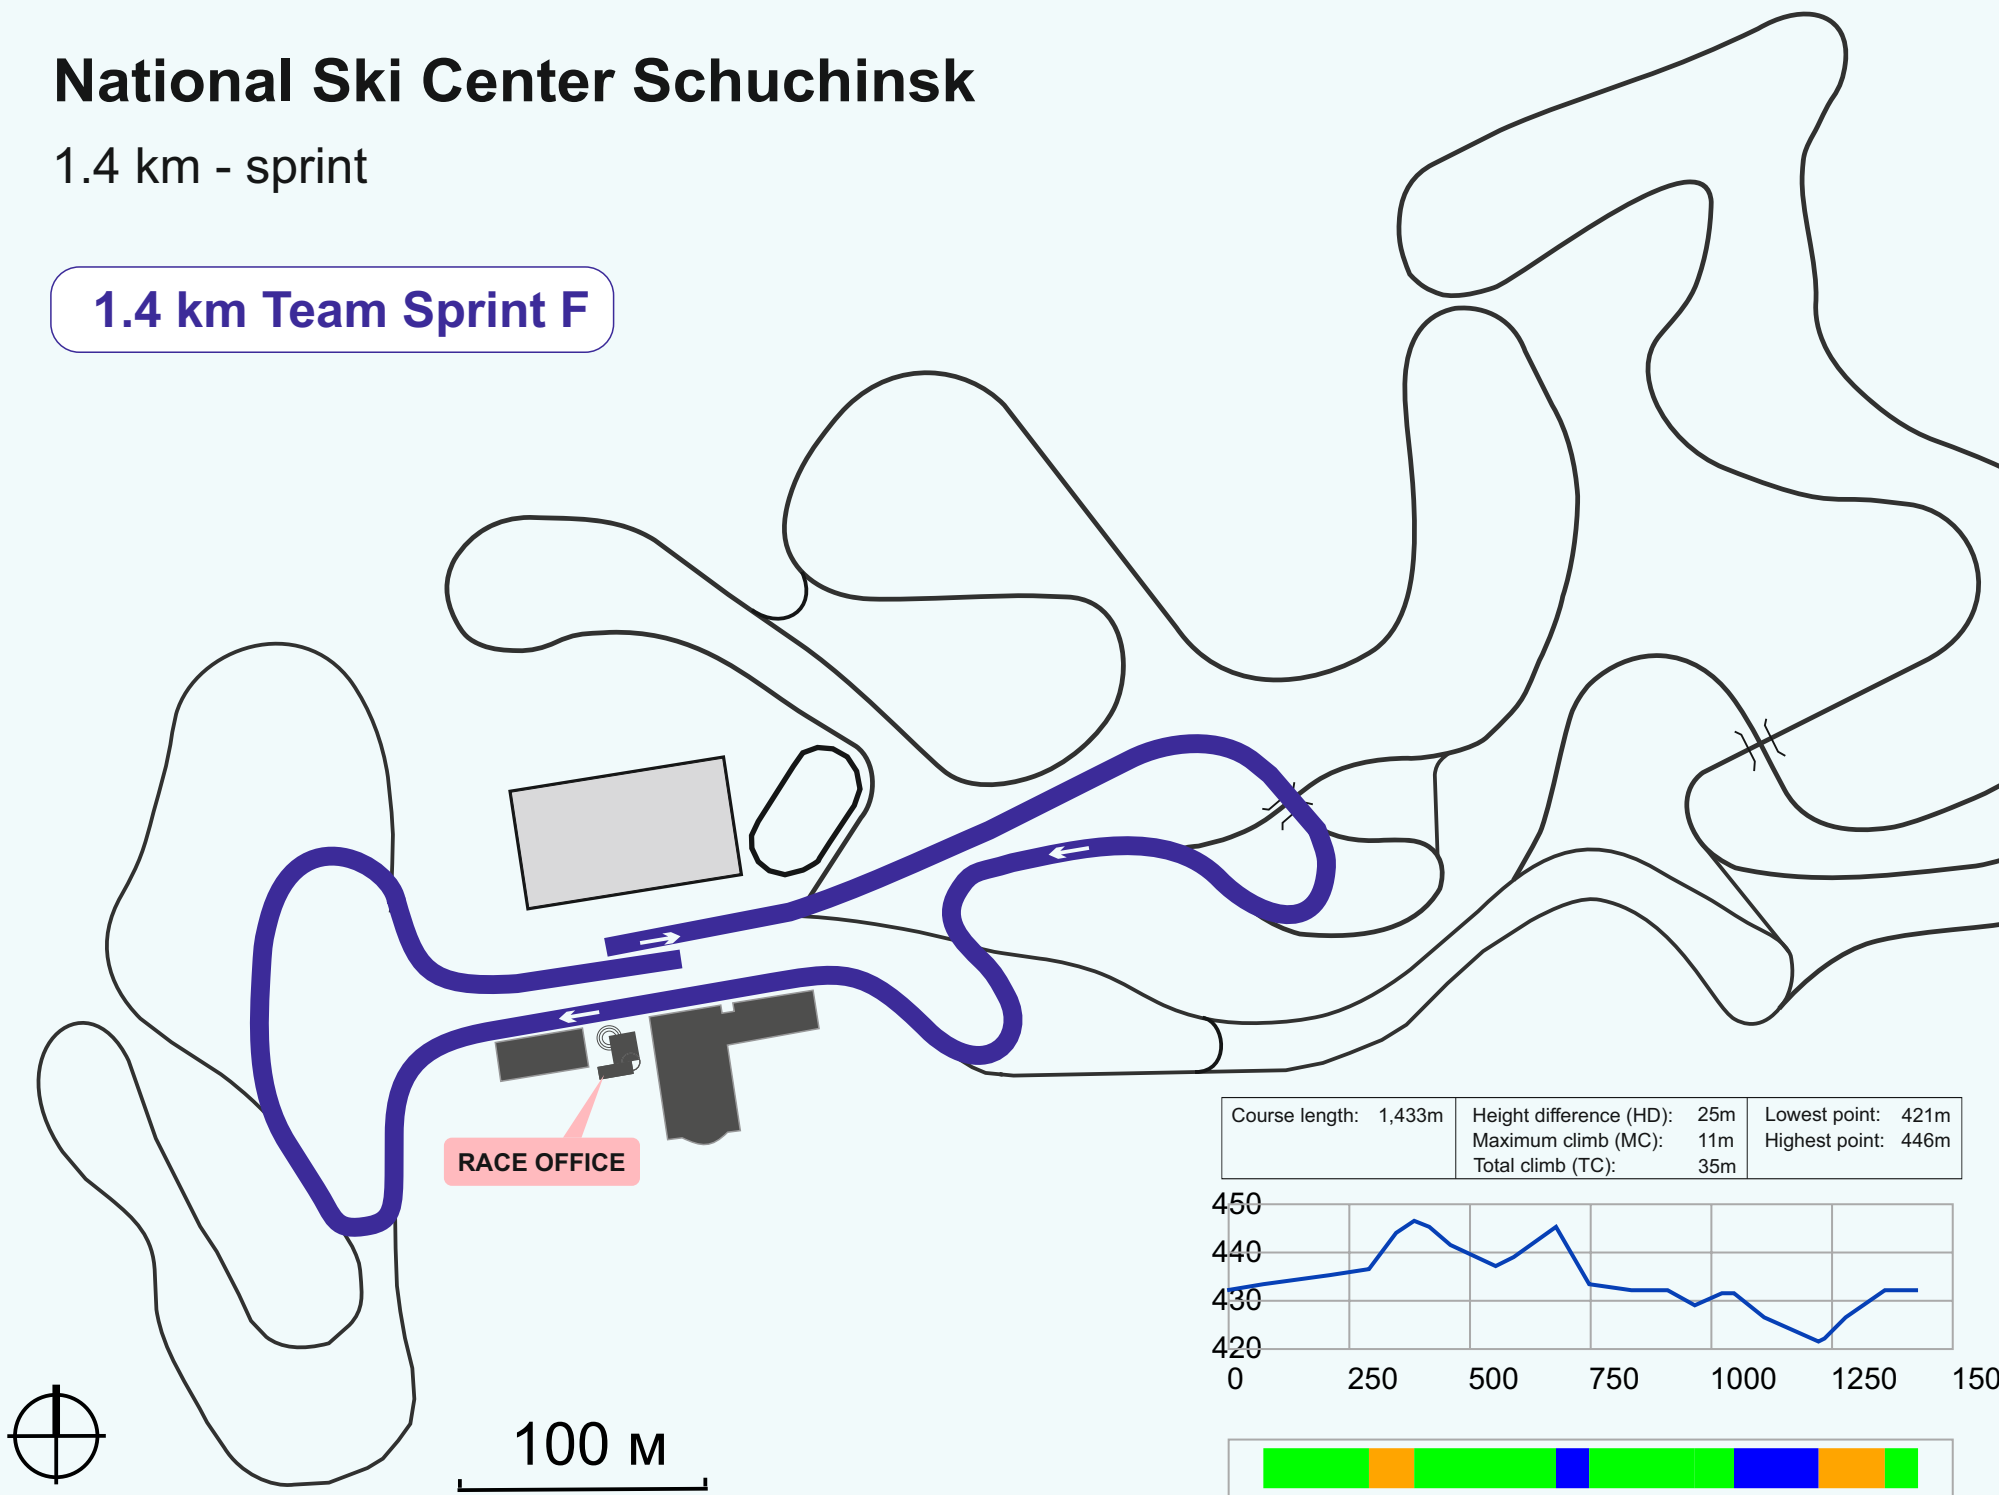

National Ski Center Schuchinsk

0.2 km - rollerski sprint

200 m Sprint F

National Ski Center Schuchinsk

1.4 km - sprint

1.4 km Team Sprint F

Course length:	1,433m	Height difference (HD):	25m	Lowest point:	421m
		Maximum climb (MC):	11m	Highest point:	446m
		Total climb (TC):	35m		

National Ski Center Schuchinsk

Stadium

Team Sprint

National Ski Center Schuchinsk

3.3 km - rollerski (PHD 29.03)

10 km Individual C

National Ski Center Schuchinsk

4.0 km - rollerski (PHD 29.33)

16/20 km Mass Start F

National Ski Center Schuchinsk

Stadium

Races