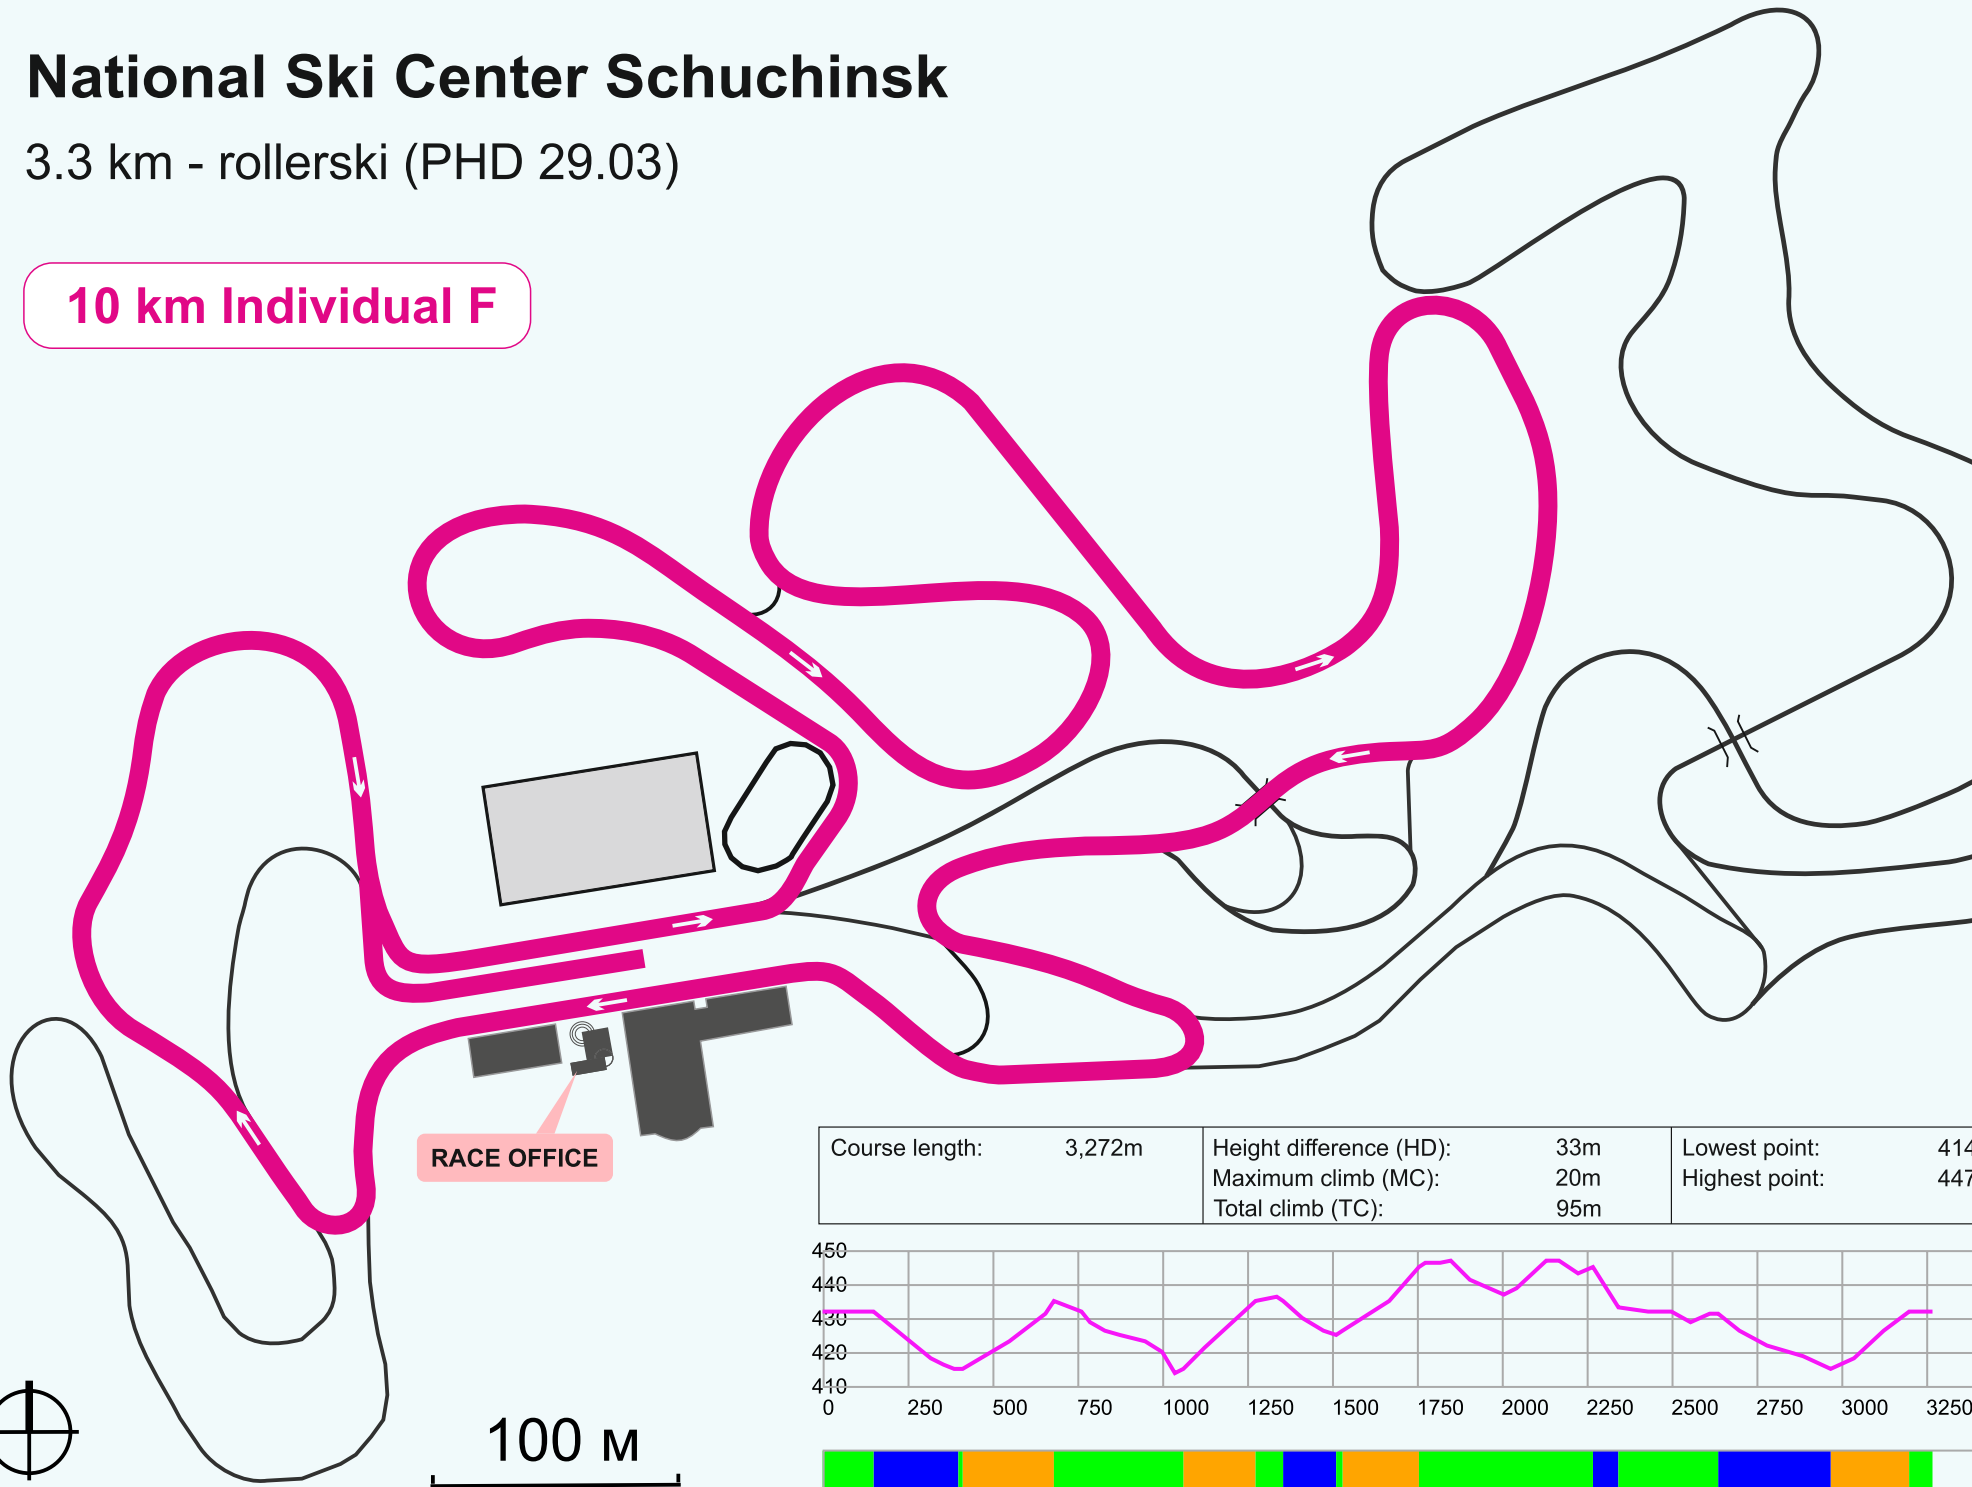

National Ski Center Schuchinsk

4.0 km - rollerski (PHD 29.33)

16/20 km Mass Start CL

Course length:	3,920m	Height difference (HD):	33m	Lowest point:	414m
		Maximum climb (MC):	20m	Highest point:	447m
		Total climb (TC):	115m		

National Ski Center Schuchinsk

3.3 km - rollerski (PHD 29.03)

10 km Individual F

National Ski Center Schuchinsk

1.4 km - sprint

1.4 km Sprint F

Course length:	1,433m	Height difference (HD):	25m	Lowest point:	421m
		Maximum climb (MC):	11m	Highest point:	446m
		Total climb (TC):	35m		

National Ski Center Schuchinsk

0.2 km - rollerski sprint

200 m Sprint F