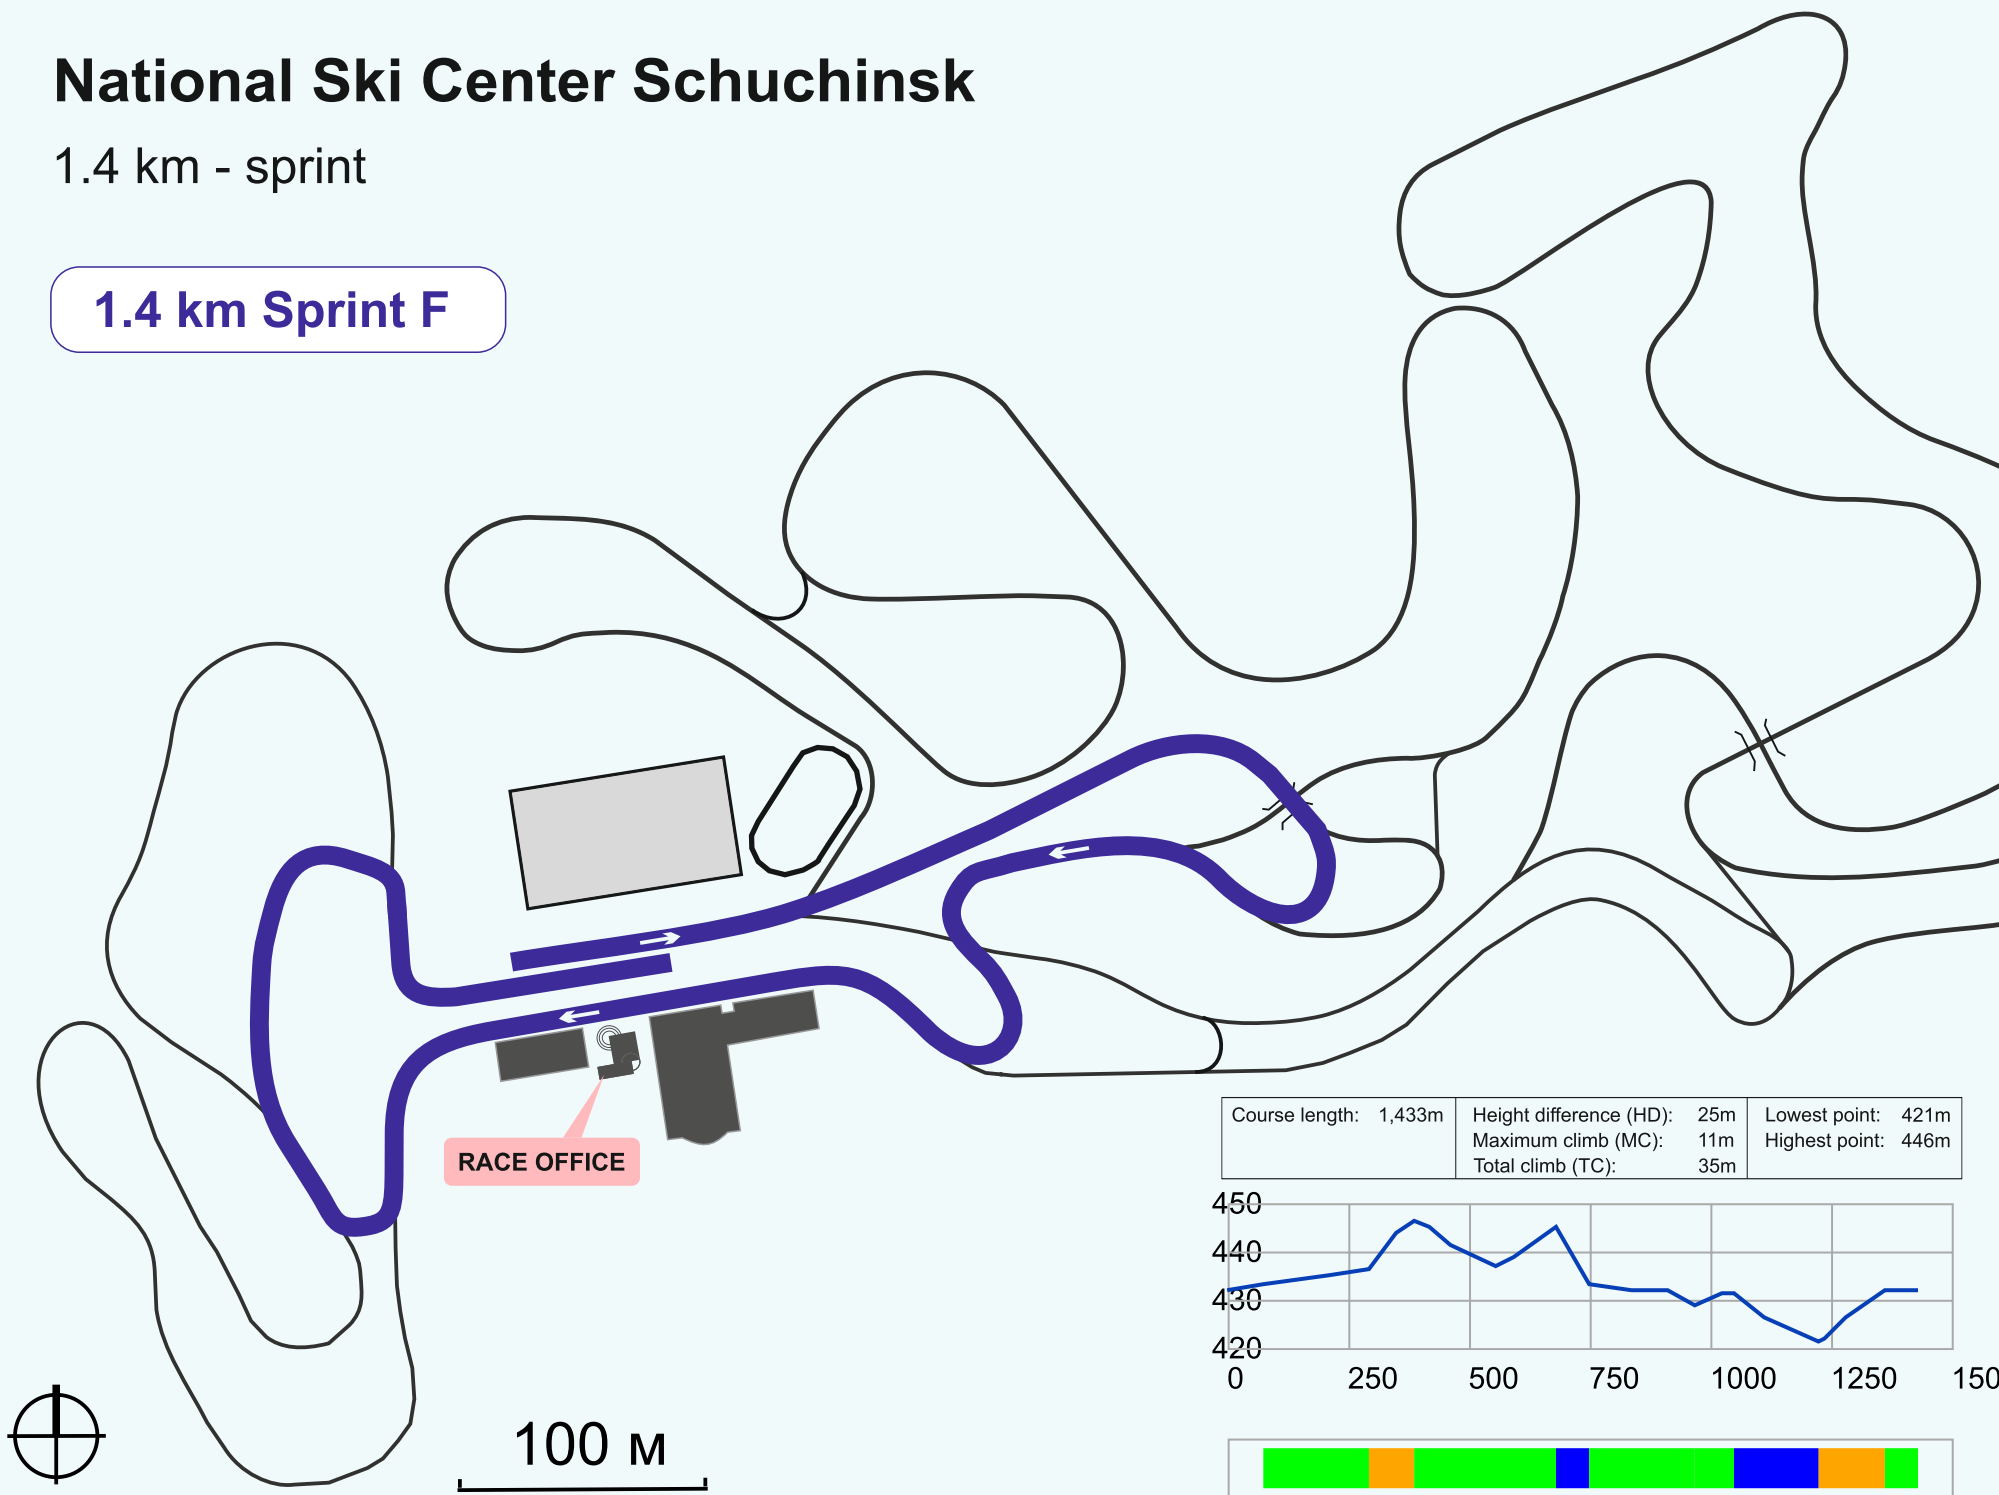

National Ski Center Schuchinsk

4.0 km - rollerski (PHD 29.33)

16/20 km Mass Start CL

Course length:	3,920m	Height difference (HD):	33m	Lowest point:	414m
		Maximum climb (MC):	20m	Highest point:	447m
		Total climb (TC):	115m		

National Ski Center Schuchinsk

3.3 km - rollerski (PHD 29.03)

10 km Individual F

National Ski Center Schuchinsk

1.4 km - sprint

1.4 km Sprint F

Course length:	1,433m	Height difference (HD):	25m	Lowest point:	421m
		Maximum climb (MC):	11m	Highest point:	446m
		Total climb (TC):	35m		

National Ski Center Schuchinsk

0.2 km - rollerski sprint

200 m Sprint F