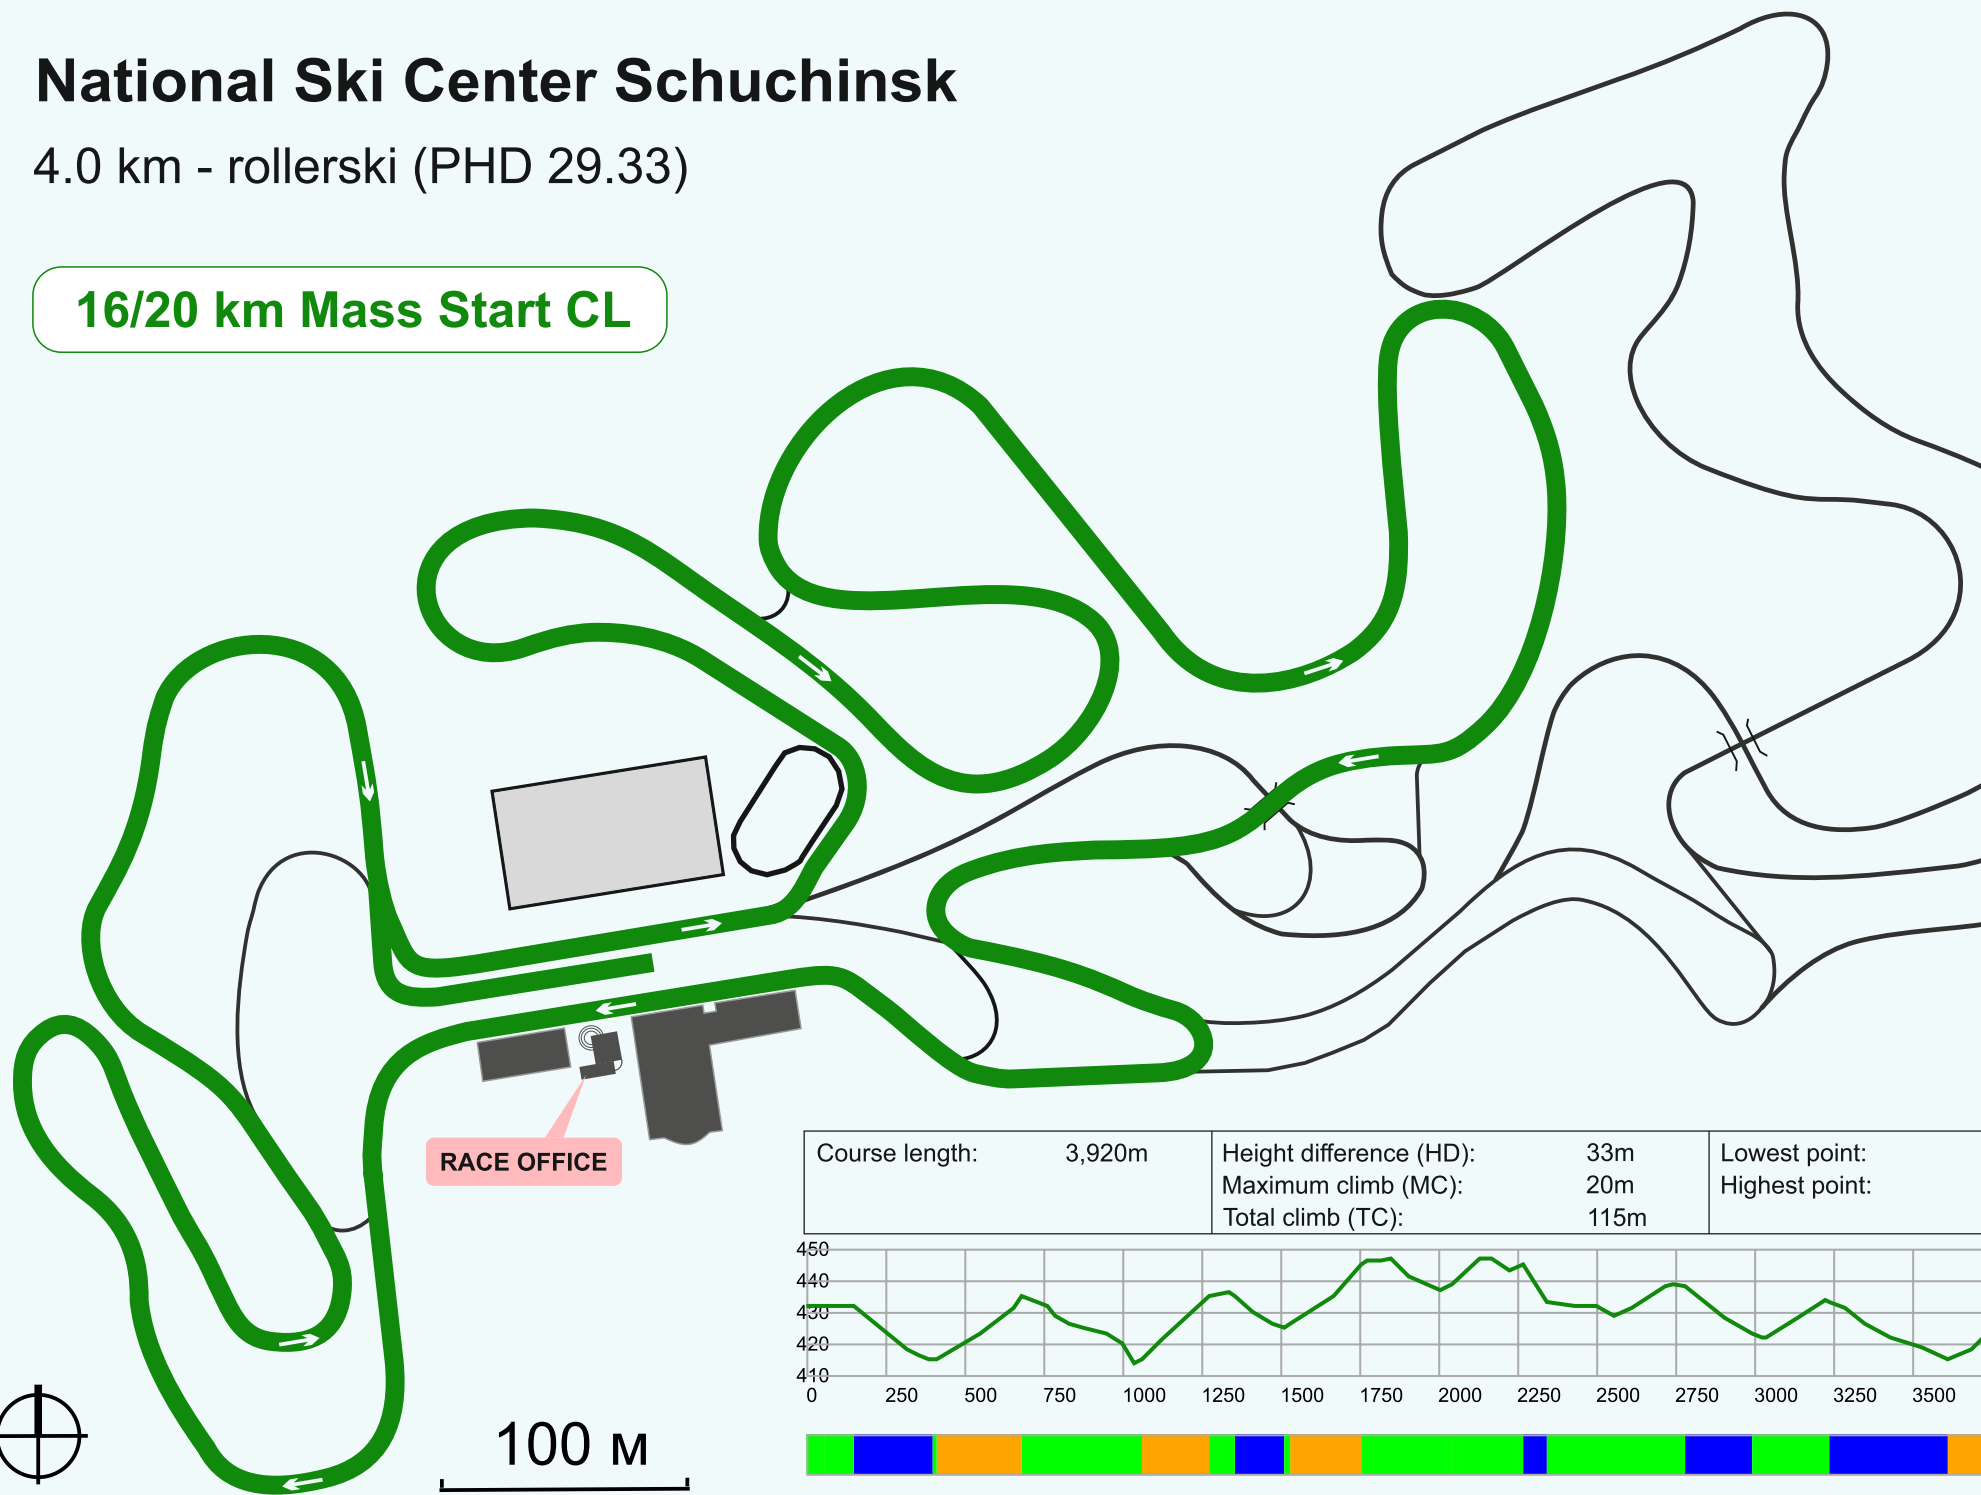

National Ski Center Schuchinsk

4.0 km - rollerski (PHD 29.33)

16/20 km Mass Start CL

Course length:	3,920m	Height difference (HD):	33m	Lowest point:	414m
		Maximum climb (MC):	20m	Highest point:	447m
		Total climb (TC):	115m		

National Ski Center Schuchinsk

3.3 km - rollerski (PHD 29.03)

10 km Individual F

National Ski Center Schuchinsk

1.4 km - sprint

1.4 km Sprint F

Course length:	1,433m	Height difference (HD):	25m	Lowest point:	421m
		Maximum climb (MC):	11m	Highest point:	446m
		Total climb (TC):	35m		

National Ski Center Schuchinsk

0.2 km - rollerski sprint

200 m Sprint F